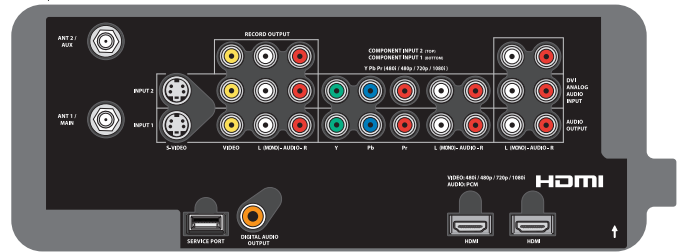

WD-52531

LCD HDTV

OVERALL DIMENSIONS (Approx.)

Height	Width	Depth	TV Weight	Power Consumption
33.3"	47.1"	16.9"	72.0 lbs	225 W

BACK PANEL

TOP

FRONT

LEFT SIDE